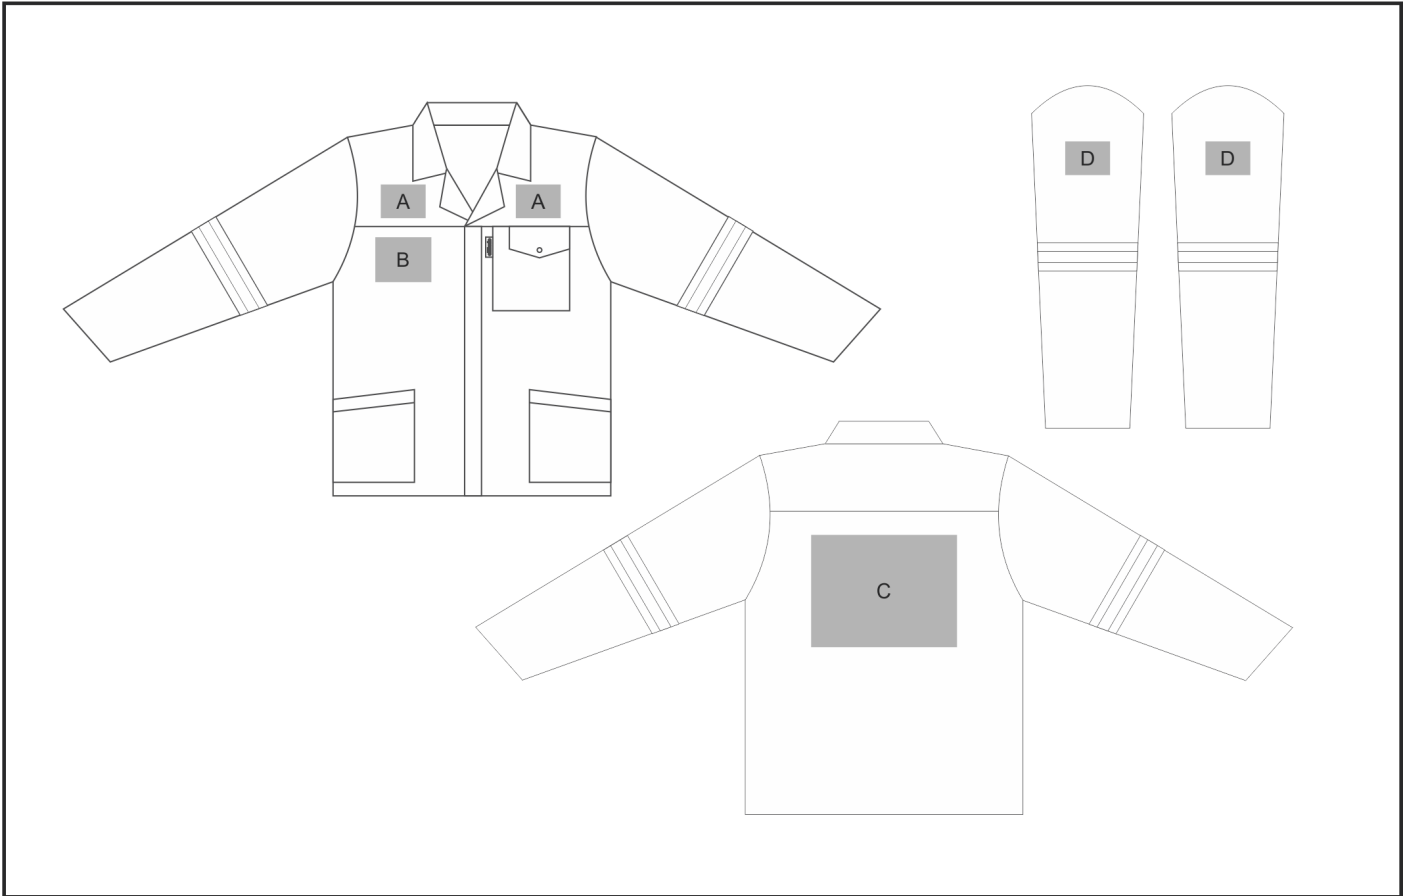

ALT-1120

D59 Flame Retardant 100% Cotton Conti Suit

Need to know:

Branding Options:

Position A

1. Screen Print (SA)
1 Colour
Size: 70mm wide x 30mm high
2. Embroidery (EMB-A)
N/A
Size: 100mm wide x 60mm high

Position C

1. Screen Print (SA)
6 Colours
Size: 220mm wide x 200mm high
2. Embroidery (EMB-A)
N/A
Size: 200mm wide x 200mm high

Position B

1. Screen Print (SA)
N/A
Size: 100mm wide x 30mm high
2. Embroidery (EMB-A)
N/A
Size: 100mm wide x 60mm high

Position D

1. Screen Print (SA)
1 Colour
Size: 60mm wide x 60mm high
2. Embroidery (EMB-A)
N/A
Size: 80mm wide x 60mm high